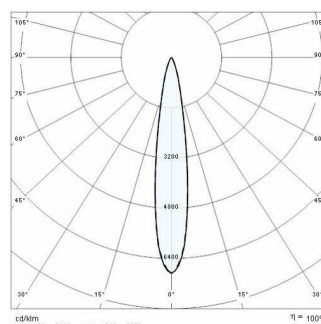

Photometric data