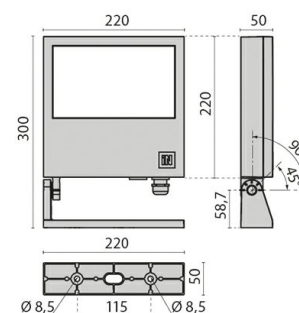

Technical drawings